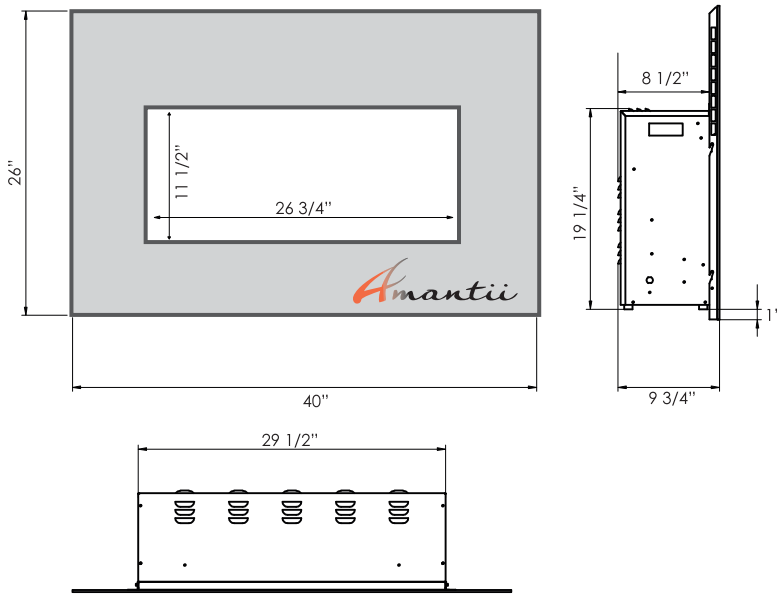

Ideal for zone heating, easily heats a space 400 to 500 sq ft in size. Create your own style with an optional custom finish overlay.

Available in 2 sizes.

INS-FM-34 shown with log set

INSERT-30-4026-BG

TECHNICAL SPECIFICATIONS		
VOLTS	120	
AMPS	12.5	
WATTS	1500	
HEATER	HIGH	1500 watts
	LOW	750 watts
NO HEATER		22 watts
LAMPS	QUANTITY	LED
	WATTS	
	TOTAL WATTS	22 watts
ROTOR MOTOR		1 at 5 watts
PLUG LOCATION		Left Side
CORD LENGTH		76"
APPROX. HEATING AREA		400 sq ft