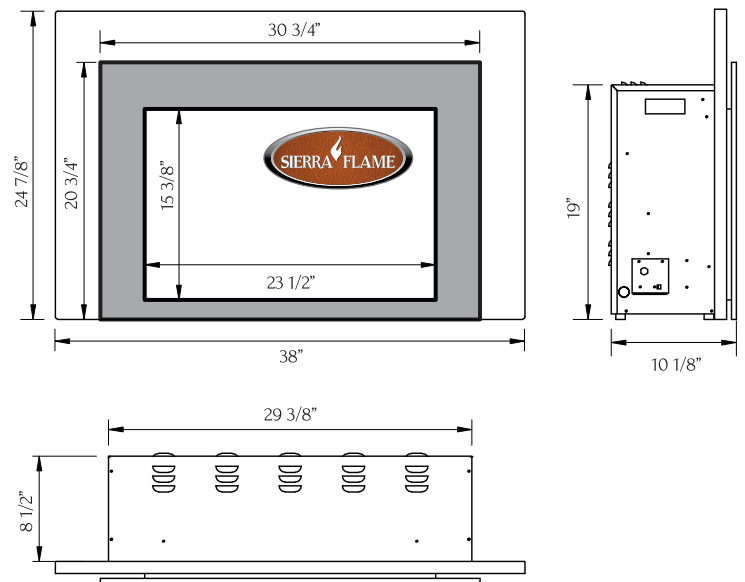

TECHNICAL SPECIFICATIONS		
VOLTS	120	
AMPS	12.5	
WATTS	1500	
HEATER	HIGH	1500 watts
	LOW	750 watts
NO HEATER		22 watts
LAMPS	QUANTITY	LED
	WATTS	
	TOTAL WATTS	22 watts
ROTOR MOTOR		1 at 5 watts
PLUG LOCATION		Left Side
CORD LENGTH		76"
APPROX. HEATING AREA		400 sq ft

INS-FM-30