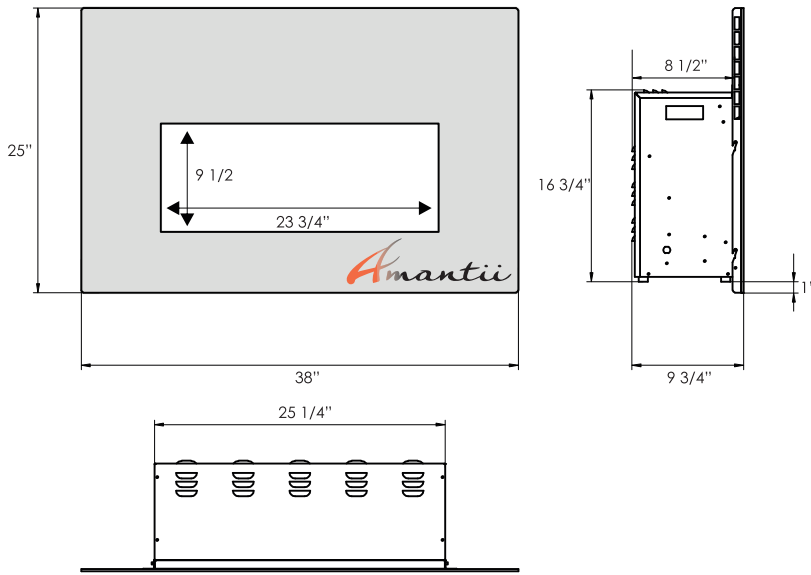

Ideal for zone heating, easily heats a space 400 to 500 sq ft in size. Create your own style with an optional custom finish overlay.

Available in 2 sizes.

INS-FM-34 shown with log set

INSERT-30-4026-BG

TECHNICAL SPECIFICATIONS		
VOLTS	120	
AMPS	12.5	
WATTS	1500	
HEATER	HIGH	1500 watts
	LOW	750 watts
NO HEATER		22 watts
LAMPS	QUANTITY	LED
	WATTS	
	TOTAL WATTS	22 watts
ROTOR MOTOR		1 at 5 watts
PLUG LOCATION		Left Side
CORD LENGTH		76"
APPROX. HEATING AREA		400 sq ft