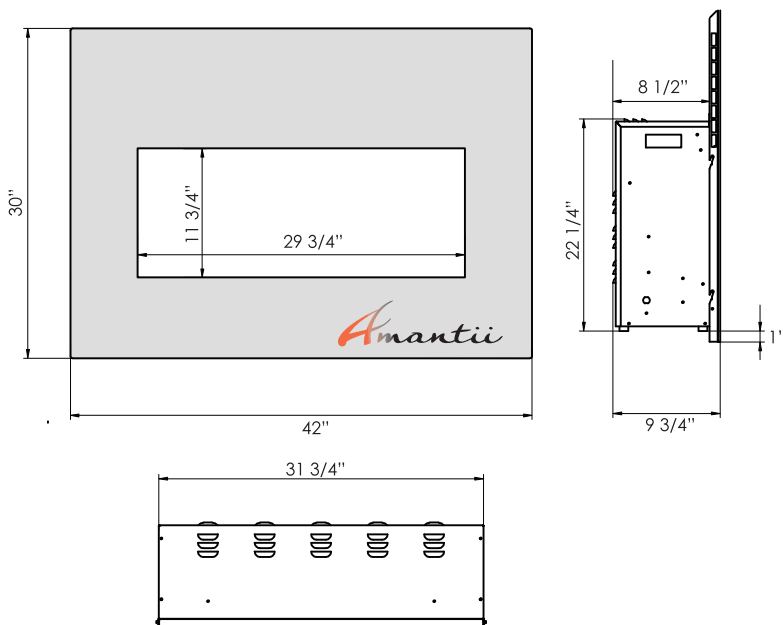

INSERT-36-3825-BG