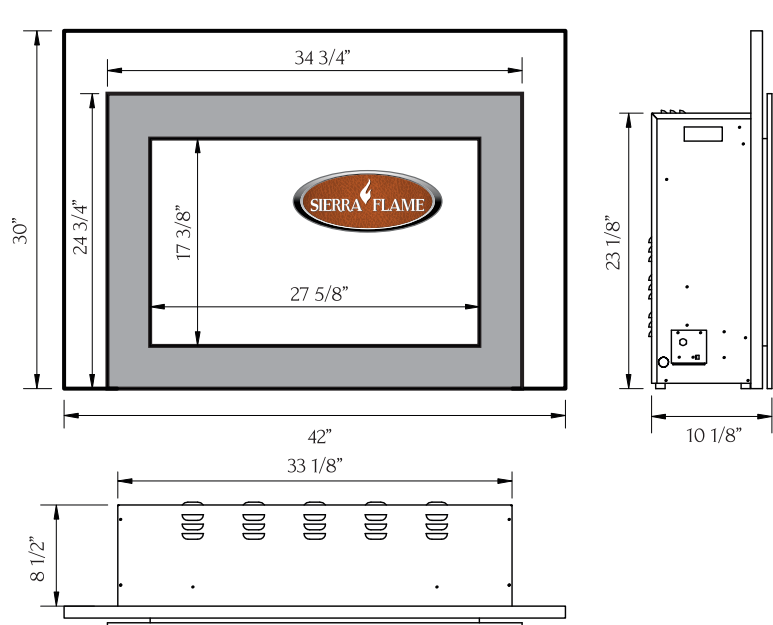

TECHNICAL SPECIFICATIONS		
VOLTS	120	
AMPS	12.5	
WATTS	1500	
HEATER	HIGH	1500 watts
	LOW	750 watts
NO HEATER		22 watts
LAMPS	QUANTITY	LED
	WATTS	
	TOTAL WATTS	22 watts
ROTOR MOTOR		1 at 5 watts
PLUG LOCATION		Left Side
CORD LENGTH		76"
APPROX. HEATING AREA		400 sq ft

INS-FM-33