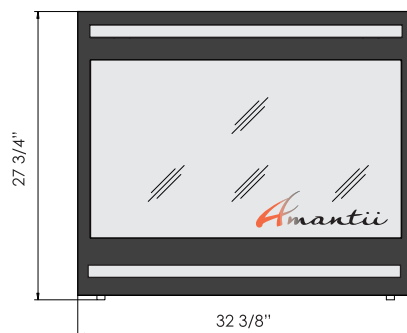

ZECL-31-3228-STL-SQR