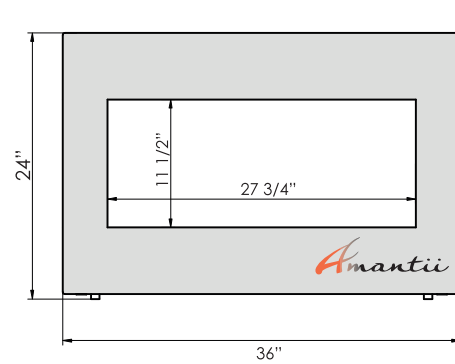

ZECL-30-3226-BG