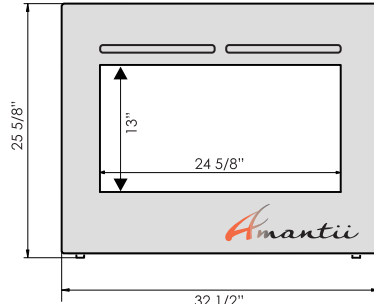

ZECL-26-2923-FLUSHMT-BG