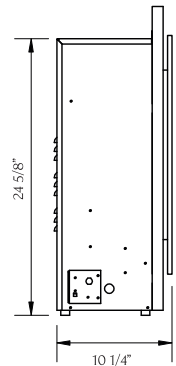

ZECL-33-3624-BG

Complete selection of Zero Clearance fireplaces. To find your perfect match, visit your local dealer today or go to amantii.com and sierrafire.com to see our online showrooms.

TECHNICAL SPECIFICATIONS		
VOLTS	120	
AMPS	12.5	
WATTS	1500	
HEATER	HIGH	1500 watts
	LOW	750 watts
NO HEATER		22 watts
LAMPS	QUANTITY	LED
	WATTS	
	TOTAL WATTS	22 watts
ROTOR MOTOR		1 at 5 watts
PLUG LOCATION		Left Side
CORD LENGTH		76"
APPROX. HEATING AREA		400 sq ft