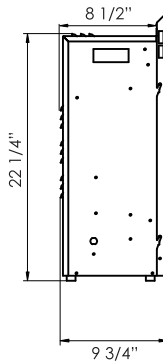

ZECL-30-3226-FLUSHMT-BG