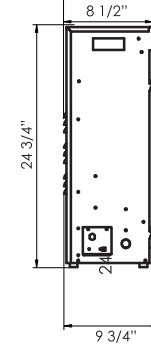

ZECL-30-3226-BG

Complete selection of Zero Clearance fireplaces. To find your perfect match, visit your local dealer today or go to amantii.com and sierrafire.com to see our online showrooms.

TECHNICAL SPECIFICATIONS		
VOLTS	120	
AMPS	12.5	
WATTS	1500	
HEATER	HIGH	1500 watts
	LOW	750 watts
NO HEATER		22 watts
LAMPS	QUANTITY	LED
	WATTS	
	TOTAL WATTS	22 watts
ROTOR MOTOR		1 at 5 watts
PLUG LOCATION		Left Side
CORD LENGTH		76"
APPROX. HEATING AREA		400 sq ft