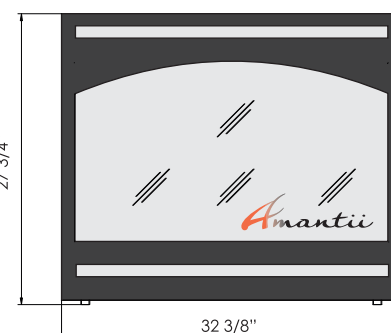

ZECL-31-3228-STL-ARCH