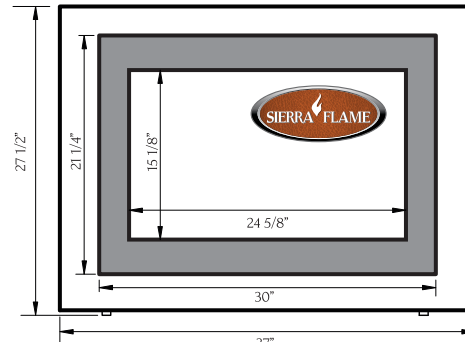

ZECL-30-3226-FLUSHMT-BG