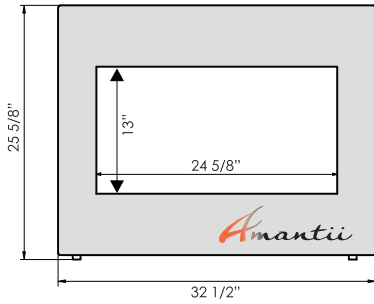

ZECL-26-2923-BG