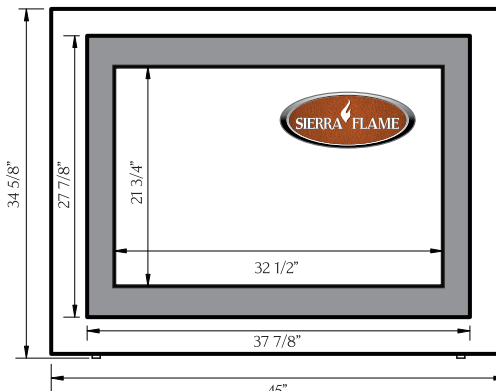

ZC-FM-37

ZC-FM-45