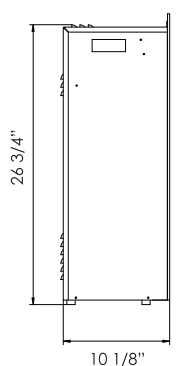

Complete selection of Zero Clearance fireplaces. To find your perfect match, visit your local dealer today or go to amantii.com and sierrafire.com to see our online showrooms.

TECHNICAL SPECIFICATIONS		
VOLTS	120	
AMPS	12.5	
WATTS	1500	
HEATER	HIGH	1500 watts
	LOW	750 watts
NO HEATER		22 watts
LAMPS	QUANTITY	LED
	WATTS	
	TOTAL WATTS	22 watts
ROTOR MOTOR		1 at 5 watts
PLUG LOCATION		Left Side
CORD LENGTH		76"
APPROX. HEATING AREA		400 sq ft