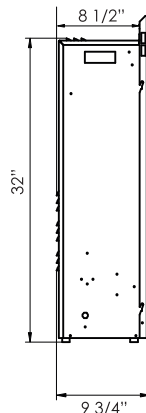

ZC-FM-37

ZC-FM-45

Complete selection of Zero Clearance fireplaces. To find your perfect match, visit your local dealer today or go to amantii.com and sierrafire.com to see our online showrooms.

TECHNICAL SPECIFICATIONS		
VOLTS	120	
AMPS	12.5	
WATTS	1500	
HEATER	HIGH	1500 watts
	LOW	750 watts
NO HEATER		22 watts
LAMPS	QUANTITY	LED
	WATTS	
	TOTAL WATTS	22 watts
ROTOR MOTOR		1 at 5 watts
PLUG LOCATION		Left Side
CORD LENGTH		76"
APPROX. HEATING AREA		400 sq ft