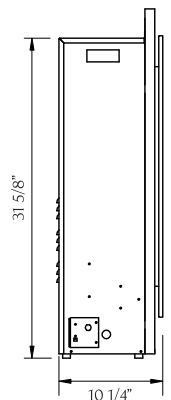

ZECL-2939-BG