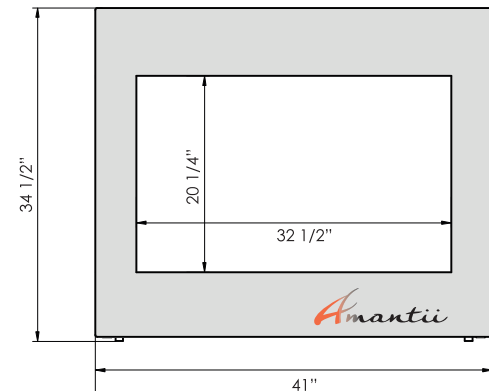

ZECL-33-3624-BG