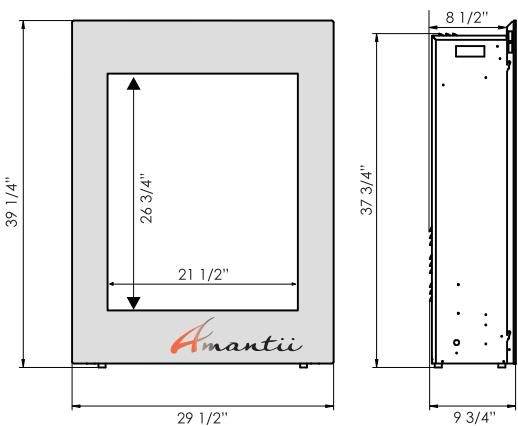

ZECL-39-4134-BG

ZECL-2939-BG