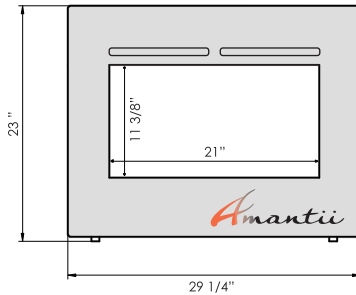

Complete selection of Zero Clearance fireplaces. To find your perfect match, visit your local dealer today or go to amantii.com and sierrafire.com to see our online showrooms.

TECHNICAL SPECIFICATIONS		
VOLTS	120	
AMPS	12.5	
WATTS	1500	
HEATER	HIGH	1500 watts
	LOW	750 watts
NO HEATER		22 watts
LAMPS	QUANTITY	LED
	WATTS	
	TOTAL WATTS	22 watts
ROTOR MOTOR		1 at 5 watts
PLUG LOCATION		Left Side
CORD LENGTH		76"
APPROX. HEATING AREA		400 sq ft