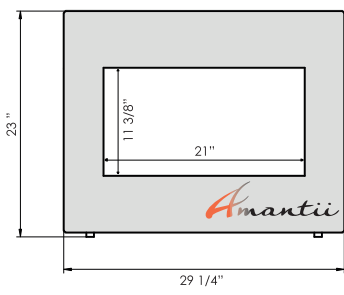

Complete selection of Zero Clearance fireplaces. To find your perfect match, visit your local dealer today or go to amantii.com and sierrafire.com to see our online showrooms.

TECHNICAL SPECIFICATIONS		
VOLTS	120	
AMPS	12.5	
WATTS	1500	
HEATER	HIGH	1500 watts
	LOW	750 watts
NO HEATER		22 watts
LAMPS	QUANTITY	LED
	WATTS	
	TOTAL WATTS	22 watts
ROTOR MOTOR		1 at 5 watts
PLUG LOCATION		Left Side
CORD LENGTH		76"
APPROX. HEATING AREA		400 sq ft