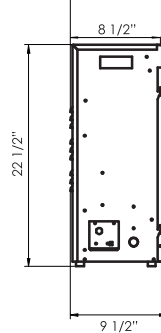

ZECL-26-2923-BG

Complete selection of Zero Clearance fireplaces. To find your perfect match, visit your local dealer today or go to amantii.com and sierrafire.com to see our online showrooms.

TECHNICAL SPECIFICATIONS		
VOLTS	120	
AMPS	12.5	
WATTS	1500	
HEATER	HIGH	1500 watts
	LOW	750 watts
NO HEATER		22 watts
LAMPS	QUANTITY	LED
	WATTS	
	TOTAL WATTS	22 watts
ROTOR MOTOR		1 at 5 watts
PLUG LOCATION		Left Side
CORD LENGTH		76"
APPROX. HEATING AREA		400 sq ft