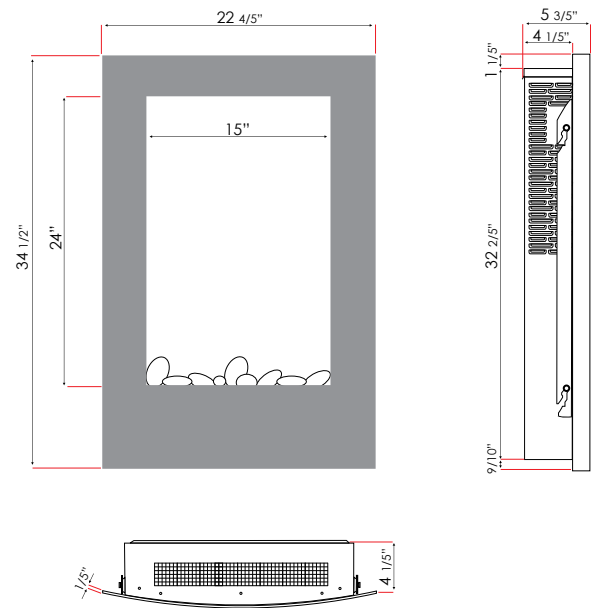

Approximate heating area - 376 sq. ft.

Volts	120
Amps	12.5
Watts	1500 max
Heater	1375 watts high, 625 watts low
No Heater	125 watts
Lamps	3 each 40 watt Candelabra Incandescent, 120 watts total
Rotor Motor	1@5 watts
Height, Width, Depth	18 3/5 x 22 1/10 x 5 3/10
Glass Viewing Opening	22 x 11 4/5
Glass Size	35 2/5 x 22 1/10
Shipping Size	38 x 8 x 25
Shipping Weight	47 lbs. Glass Included
Cord Length	75"

WM-2335FF Electric Fireplace with Clear fire glass

WM-2335FF FLAT FRONT SPECIFICATIONS

Volts	120
Amps	12.5
Watts	1500 max
Heater	1415 watts high, 665 watts low
No Heater	85 watts
Lamps	2 each 40 watt Candelabra Incandescent, 80 watts total
Rotor Motor	1@5 watts
Height, Width, Depth	32 2/5 x 17 7/10 x 4 1/5
Glass Viewing Opening	15" x 24"
Glass Size	22 4/5" x 34 1/2"
Shipping Size	37" x 7 3/5" x 25 1/2"
Shipping Weight	42 lbs. Glass Included
Cord Length	75"

Approximate heating area - 376 sq. ft.

WM-2335CF Convex Electric Fireplace with Aqua fire glass

modern

WM-2335CF CONVEX FRONT SPECIFICATIONS

Volts	120
Amps	12.5
Watts	1500 max
Heater	1415 watts high, 665 watts low
No Heater	85 watts
Lamps	2 each 40 watt Candelabra Incandescent, 80 watts total
Rotor Motor	1@5 watts
Height, Width, Depth	32 2/5 x 17 7/10 x 4 1/5
Glass Viewing Opening	15 x 24
Glass Size	22 4/5 x 34 1/2
Shipping Size	37 x 9 x 26
Shipping Weight	43 lbs. Glass Included
Cord Length	75"