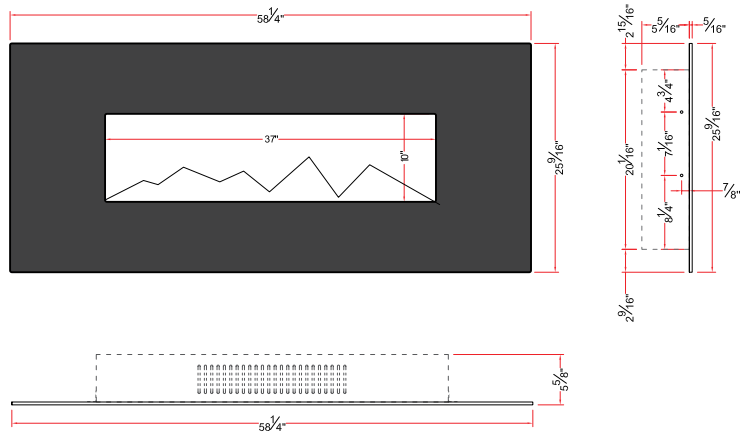

Volts	120
Amps	13.5
Watts	1625 max
Heater	1500 watts high, 750 watts low
No Heater	125 watts
Lamps	3 each 40 watt Candelabra Incandescent, 120 watts total
Rotor Motor	1 at 5 watts
Height, Width, Depth	19 1/10 x 24 2/5 x 4 4/5
Glass Viewing Opening	20-11/16 x 11-1/4
Glass Size	38 w x 25 3/5 h
Shipping Size	
Glass Front Model	39 3/4 x 7 1/2 x 27 1/4
Stone Front Model	42 1/2 x 9 3/4 x 31 1/2
Shipping Weight	
Glass Front Model	68.5 lbs.
Stone Front Model	92.75 lbs.
Cord Length	76"

WM-58 Electric Fireplace shown with Dark Gray Limestone surround

WM-58 Electric Fireplace shown with optional Travertine surround

WM-58 SPECIFICATIONS

Sleek & Stylish.

It's not easy being popular, but the WM 58" electric fireplace is all that and more. Fitting perfectly into any setting, this gorgeous fireplace will provide years of enjoyment and beauty in your home. Also available with real stone optional upgrades.

Volts	120
Amps	14.5
Watts	1745 max
Heater	1500 watts high, 750 watts low
No Heater	245 watts
Lamps	5 each 40 watt Candelabra Incandescent, 200 watts total
Rotor Motor	1 at 5 watts
Height, Width, Depth	20 1/10 x 39 3/10 x 5 3/10
Glass Viewing Opening	37" x 10"
Glass Size	58 1/4 w x 25 9/16 h
Shipping Size	
Glass Front Model	60 1/4 x 8 x 27 1/4
Stone Front Model	62 1/2 x 9 3/4 x 31 1/2
Shipping Weight	
Glass Front Model	106 lbs.
Stone Front Model	126 lbs.
Cord Length	75"