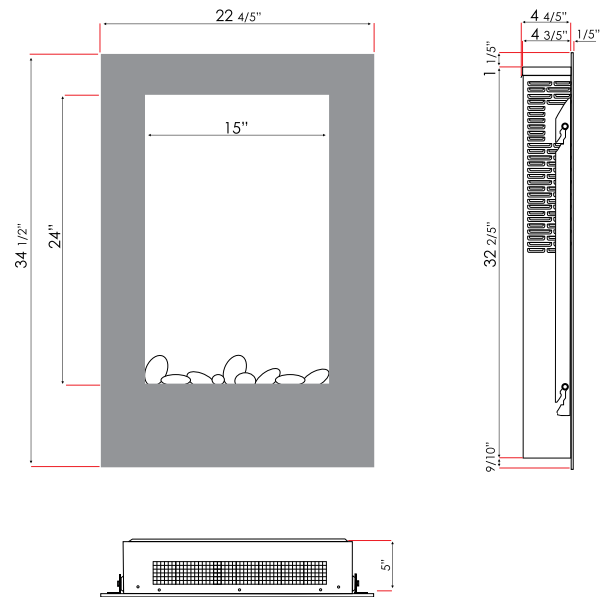

Approximate heating area - 376 sq. ft.

Volts	120
Amps	12.5
Watts	1500 max
Heater	1375 watts high, 625 watts low
No Heater	125 watts
Lamps	3 each 40 watt Candelabra Incandescent, 120 watts total
Rotor Motor	1@5 watts
Height, Width, Depth	18 3/5 x 22 1/10 x 5 3/10
Glass Viewing Opening	22 x 11 4/5
Glass Size	35 2/5 x 22 1/10
Shipping Size	38 x 8 x 25
Shipping Weight	47 lbs. Glass Included
Cord Length	75"

WM-2335FF Electric Fireplace with Clear fire glass

WM-2335FF FLAT FRONT SPECIFICATIONS

Volts	120
Amps	12.5
Watts	1500 max
Heater	1415 watts high, 665 watts low
No Heater	85 watts
Lamps	2 each 40 watt Candelabra Incandescent, 80 watts total
Rotor Motor	1@5 watts
Height, Width, Depth	32 2/5 x 17 7/10 x 4 1/5
Glass Viewing Opening	15" x 24"
Glass Size	22 4/5" x 34 1/2"
Shipping Size	37" x 7 3/5" x 25 1/2"
Shipping Weight	42 lbs. Glass Included
Cord Length	75"