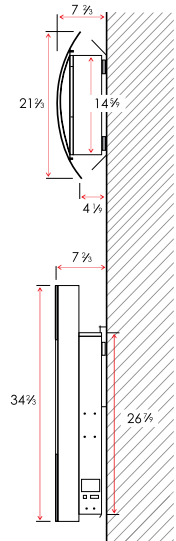

Volts	120
Amps	13.5
Watts	1625 max
Heater	1500 watts high, 750 watts low
No Heater	125 watts
Lamps	3 each 40 watt Candelabra Incandescent, 120 watts total
Rotor Motor	1 at 5 watts
Height, Width, Depth	19 1/10 x 24 2/5 x 4 4/5
Glass Viewing Opening	20-11/16 x 11-1/4
Glass Size	38 w x 25 3/5 h
Shipping Size	
Glass Front Model	39 3/4 x 7 1/2 x 27 1/4
Stone Front Model	42 1/2 x 9 3/4 x 31 1/2
Shipping Weight	
Glass Front Model	68.5 lbs.
Stone Front Model	92.75 lbs.
Cord Length	76"

Volts	120
Amps	14.5
Watts	1745 max
Heater	1500 watts high, 750 watts low
No Heater	245 watts
Lamps	5 each 40 watt Candelabra Incandescent, 200 watts total
Rotor Motor	1 at 5 watts
Height, Width, Depth	20 1/10 x 39 3/10 x 5 3/10
Glass Viewing Opening	37" x 10"
Glass Size	58 1/4 w x 25 9/16 h
Shipping Size	
Glass Front Model	60 1/4 x 8 x 27 1/4
Stone Front Model	62 1/2 x 9 3/4 x 31 1/2
Shipping Weight	
Glass Front Model	106 lbs.
Stone Front Model	126 lbs.
Cord Length	75"

Volts	120
Amps	15.5
Watts	1865 max
Heater	1500 watts high, 750 watts low
No Heater	365 watts
Lamps	9 each 40 watt Candelabra Incandescent, 360 watts total
Rotor Motor	1 at 5 watts
Height, Width, Depth	19 7/10 x 81 1/10 x 4 4/5
Glass Viewing Opening	78 1/2 x 10 5/8
Glass Size	94 1/2 w x 26 3/8 h
Shipping Size	97 x 9 x 29
Shipping Weight	176.5 lbs. Glass Included
Cord Length	62"

Volts	120
Amps	14
Watts	1435 max
Heater	1350 watts high, 675 watts low
No Heater	85 watts
Lamps	2 each 40 watt Candelabra Incandescent, 80 watts total
Rotor Motor	1@5 watts
Height, Width, Depth	26 7/9 x 14 5/9 x 4 4/5
Glass Viewing Opening	13 x 16 8/9
Glass Size	21 2/3 x 34 2/3
Shipping Size	24 x 9 x 36
Shipping Weight	46 lbs. Glass Included
Cord Length	70"