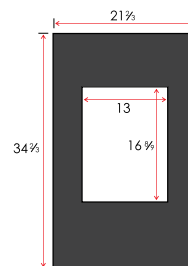

Volts	120
Amps	14.5
Watts	1745 max
Heater	1500 watts high, 750 watts low
No Heater	245 watts
Lamps	5 each 40 watt Candelabra Incandescent, 200 watts total
Rotor Motor	1 at 5 watts
Height, Width, Depth	20 1/10 x 39 3/10 x 5 3/10
Glass Viewing Opening	37" x 10"
Glass Size	58 1/4 w x 25 9/16 h
Shipping Size	
Glass Front Model	60 1/4 x 8 x 27 1/4
Stone Front Model	62 1/2 x 9 3/4 x 31 1/2
Shipping Weight	
Glass Front Model	106 lbs.
Stone Front Model	126 lbs.
Cord Length	75"

Volts	120
Amps	15.5
Watts	1865 max
Heater	1500 watts high, 750 watts low
No Heater	365 watts
Lamps	9 each 40 watt Candelabra Incandescent, 360 watts total
Rotor Motor	1 at 5 watts
Height, Width, Depth	19 7/10 x 81 1/10 x 4 4/5
Glass Viewing Opening	78 1/2 x 10 5/8
Glass Size	94 1/2 w x 26 3/8 h
Shipping Size	97 x 9 x 29
Shipping Weight	176.5 lbs. Glass Included
Cord Length	62"

Vertical Convex Wall Mounted Electric Fireplace

The WM-1641 vertical convex electric fireplace can transform any space with its clean, contemporary design and realistic torch-like flame.

Volts	120
Amps	12
Watts	1435 max
Heater	1350 watts high, 675 watts low
No Heater	85 watts
Lamps	2 each 40 watt Candelabra Incandescent, 80 watts total
Rotor Motor	1@5 watts
Height, Width, Depth	39 2/5 x 10 2/5 x 6 3/16
Glass Viewing Opening	16 9/10 x 13
Glass Size	21 7/10 x 34 7/10
Shipping Size	19 x 9 x 43"
Shipping Weight	49 lbs. Glass Included
Cord Length	76"

Volts	120
Amps	14
Watts	1435 max
Heater	1350 watts high, 675 watts low
No Heater	85 watts
Lamps	2 each 40 watt Candelabra Incandescent, 80 watts total
Rotor Motor	1@5 watts
Height, Width, Depth	26 7/9 x 14 5/9 x 4 4/5
Glass Viewing Opening	13 x 16 8/9
Glass Size	21 2/3 x 34 2/3
Shipping Size	24 x 9 x 36
Shipping Weight	46 lbs. Glass Included
Cord Length	70"