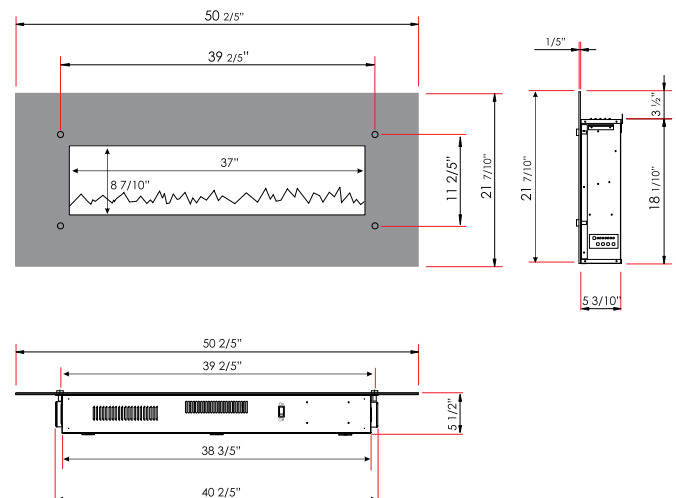

Wow Factor.

Add a little flare to your fireplace face with the WM-50. This unit has the option of a crystal black glass face or crystal white glass face to fit your style. You'll also get the look of a beautiful wood fire, realistic log set and ember bed with this easy-to-install electric fireplace. Heats approximately 430 sq. ft.

The WM-50 also comes with three colors of fire glass media, so you can change the look of your fireplace at any time. See fire glass colors on page 9.