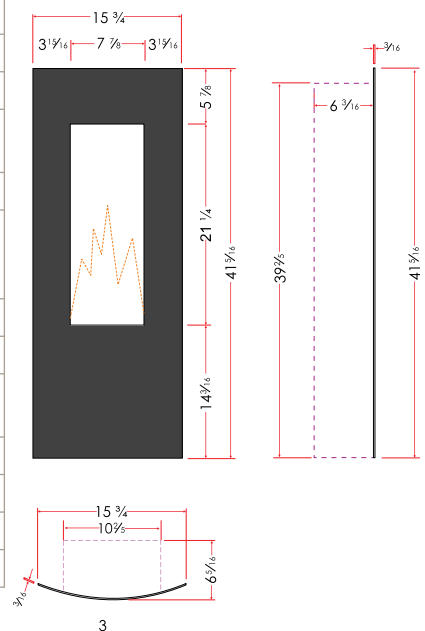

Volts	120
Amps	15.5
Watts	1865 max
Heater	1500 watts high, 750 watts low
No Heater	365 watts
Lamps	9 each 40 watt Candelabra Incandescent, 360 watts total
Rotor Motor	1 at 5 watts
Height, Width, Depth	19 7/10 x 81 1/10 x 4 4/5
Glass Viewing Opening	78 1/2 x 10 5/8
Glass Size	94 1/2 w x 26 3/8 h
Shipping Size	97 x 9 x 29
Shipping Weight	176.5 lbs. Glass Included
Cord Length	62"

WM-1641 Vertical Convex Electric Fireplace

WM-1641 SPECIFICATIONS

WM SERIES Vertical Convex Fireplace Features

- Crystal Black glass face
- Easy-to-install 2-step process
- State of the art electric flame technology for a realistic looking flame
- Flame operates with or without heat
- Remote control for flame and heater (included)
- On demand heat - great for zone heating
- 120 Volt - 1500 watt/ 5000 btu heater
- Approximate heating area - 500 sq. ft.
- Low operating cost with high (100%) efficiency
- Plug located on the right side

Vertical Convex Wall Mounted Electric Fireplace

The WM-1641 vertical convex electric fireplace can transform any space with its clean, contemporary design and realistic torch-like flame.

Volts	120
Amps	12
Watts	1435 max
Heater	1350 watts high, 675 watts low
No Heater	85 watts
Lamps	2 each 40 watt Candelabra Incandescent, 80 watts total
Rotor Motor	1@5 watts
Height, Width, Depth	39 2/5 x 10 2/5 x 6 3/16
Glass Viewing Opening	16 9/10 x 13
Glass Size	21 7/10 x 34 7/10
Shipping Size	19 x 9 x 43"
Shipping Weight	49 lbs. Glass Included
Cord Length	76"

Volts	120
Amps	14
Watts	1435 max
Heater	1350 watts high, 675 watts low
No Heater	85 watts
Lamps	2 each 40 watt Candelabra Incandescent, 80 watts total
Rotor Motor	1@5 watts
Height, Width, Depth	26 7/9 x 14 5/9 x 4 4/5
Glass Viewing Opening	13 x 16 8/9
Glass Size	21 2/3 x 34 2/3
Shipping Size	24 x 9 x 36
Shipping Weight	46 lbs. Glass Included
Cord Length	70"