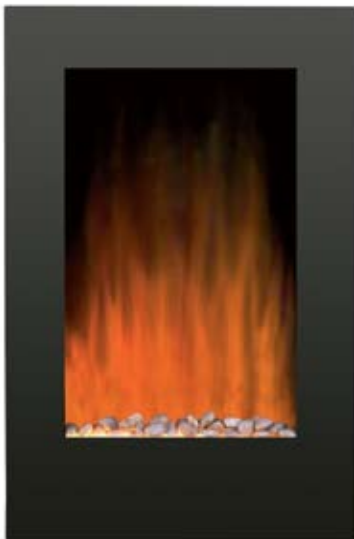

Volts	120
Amps	12.5
Watts	1500 max
Heater	1415 watts high, 665 watts low
No Heater	85 watts
Lamps	2 each 40 watt Candelabra Incandescent, 80 watts total
Rotor Motor	1@5 watts
Height, Width, Depth	32 2/5 x 17 7/10 x 4 1/5
Glass Viewing Opening	15" x 24"
Glass Size	22 4/5" x 34 1/2"
Shipping Size	37" x 7 3/5" x 25 1/2"
Shipping Weight	42 lbs. Glass Included
Cord Length	75"