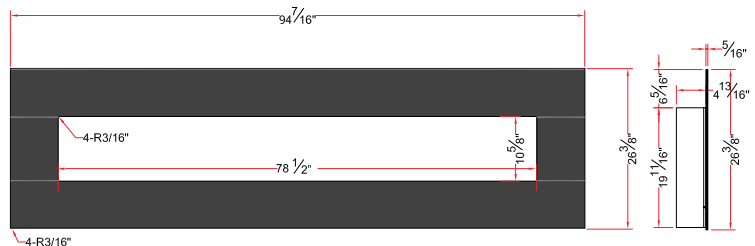

Volts	120
Amps	14.5
Watts	1745 max
Heater	1500 watts high, 750 watts low
No Heater	245 watts
Lamps	5 each 40 watt Candelabra Incandescent, 200 watts total
Rotor Motor	1 at 5 watts
Height, Width, Depth	20 1/10 x 39 3/10 x 5 3/10
Glass Viewing Opening	37" x 10"
Glass Size	58 1/4 w x 25 9/16 h
Shipping Size	
Glass Front Model	60 1/4 x 8 x 27 1/4
Stone Front Model	62 1/2 x 9 3/4 x 31 1/2
Shipping Weight	
Glass Front Model	106 lbs.
Stone Front Model	126 lbs.
Cord Length	75"

WM-95 Electric Fireplace

wow factor

WM-95 SPECIFICATIONS

Contemporary & Distinctive.

With its unique flame and stunning length, this WM 95" electric fireplace will certainly be a show-stopper, whether it's part of your home or business.

Volts	120
Amps	15.5
Watts	1865 max
Heater	1500 watts high, 750 watts low
No Heater	365 watts
Lamps	9 each 40 watt Candelabra Incandescent, 360 watts total
Rotor Motor	1 at 5 watts
Height, Width, Depth	19 7/10 x 81 1/10 x 4 4/5
Glass Viewing Opening	78 1/2 x 10 5/8
Glass Size	94 1/2 w x 26 3/8 h
Shipping Size	97 x 9 x 29
Shipping Weight	176.5 lbs. Glass Included
Cord Length	62"