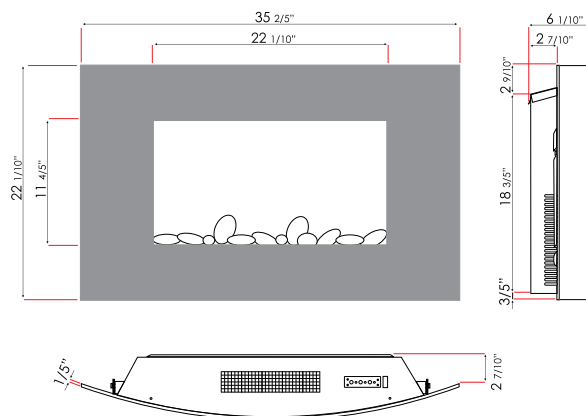

Approximate heating area - 376 sq. ft.

Volts	120
Amps	12.5
Watts	1500 max
Heater	1375 watts high, 625 watts low
No Heater	125 watts
Lamps	3 each 40 watt Candelabra Incandescent, 120 watts total
Rotor Motor	1@5 watts
Height, Width, Depth	18 3/5 x 22 1/10 x 5 3/10
Glass Viewing Opening	22 x 11 4/5
Glass Size	35 2/5 x 22 1/10
Shipping Size	38 x 8 x 25
Shipping Weight	47 lbs. Glass Included
Cord Length	75"