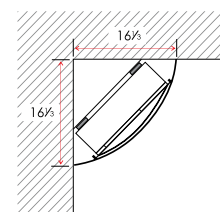

Vertical Convex Wall Mounted Electric Fireplace

The WM-1641 vertical convex electric fireplace can transform any space with its clean, contemporary design and realistic torch-like flame.

Volts	120
Amps	12
Watts	1435 max
Heater	1350 watts high, 675 watts low
No Heater	85 watts
Lamps	2 each 40 watt Candelabra Incandescent, 80 watts total
Rotor Motor	1@5 watts
Height, Width, Depth	39 2/5 x 10 2/5 x 6 3/16
Glass Viewing Opening	16 9/10 x 13
Glass Size	21 7/10 x 34 7/10
Shipping Size	19 x 9 x 43"
Shipping Weight	49 lbs. Glass Included
Cord Length	76"

Volts	120
Amps	14
Watts	1435 max
Heater	1350 watts high, 675 watts low
No Heater	85 watts
Lamps	2 each 40 watt Candelabra Incandescent, 80 watts total
Rotor Motor	1@5 watts
Height, Width, Depth	26 7/9 x 14 5/9 x 4 4/5
Glass Viewing Opening	13 x 16 8/9
Glass Size	21 2/3 x 34 2/3
Shipping Size	24 x 9 x 36
Shipping Weight	46 lbs. Glass Included
Cord Length	70"