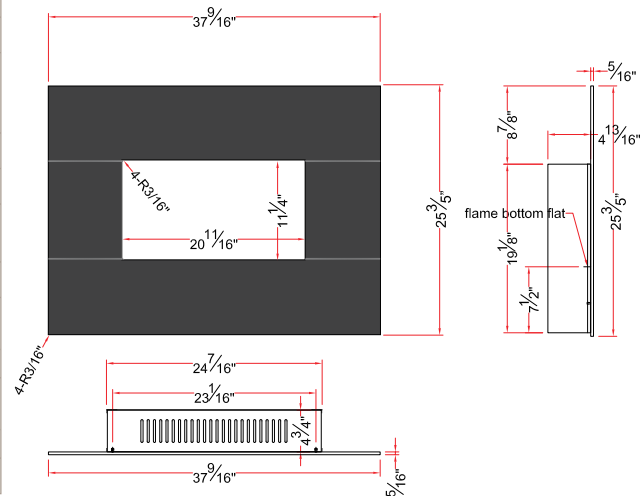

Volts	120
Amps	13.5
Watts	1625 max
Heater	1500 watts high, 750 watts low
No Heater	125 watts
Lamps	3 each 40 watt Candelabra Incandescent, 120 watts total
Rotor Motor	1 at 5 watts
Height, Width, Depth	19 1/10 x 24 2/5 x 4 4/5
Glass Viewing Opening	20-11/16 x 11-1/4
Glass Size	38 w x 25 3/5 h
Shipping Size	
Glass Front Model	39 3/4 x 7 1/2 x 27 1/4
Stone Front Model	42 1/2 x 9 3/4 x 31 1/2
Shipping Weight	
Glass Front Model	68.5 lbs.
Stone Front Model	92.75 lbs.
Cord Length	76"

Volts	120
Amps	14.5
Watts	1745 max
Heater	1500 watts high, 750 watts low
No Heater	245 watts
Lamps	5 each 40 watt Candelabra Incandescent, 200 watts total
Rotor Motor	1 at 5 watts
Height, Width, Depth	20 1/10 x 39 3/10 x 5 3/10
Glass Viewing Opening	37" x 10"
Glass Size	58 1/4 w x 25 9/16 h
Shipping Size	
Glass Front Model	60 1/4 x 8 x 27 1/4
Stone Front Model	62 1/2 x 9 3/4 x 31 1/2
Shipping Weight	
Glass Front Model	106 lbs.
Stone Front Model	126 lbs.
Cord Length	75"

Volts	120
Amps	15.5
Watts	1865 max
Heater	1500 watts high, 750 watts low
No Heater	365 watts
Lamps	9 each 40 watt Candelabra Incandescent, 360 watts total
Rotor Motor	1 at 5 watts
Height, Width, Depth	19 7/10 x 81 1/10 x 4 4/5
Glass Viewing Opening	78 1/2 x 10 5/8
Glass Size	94 1/2 w x 26 3/8 h
Shipping Size	97 x 9 x 29
Shipping Weight	176.5 lbs. Glass Included
Cord Length	62"

Volts	120
Amps	14
Watts	1435 max
Heater	1350 watts high, 675 watts low
No Heater	85 watts
Lamps	2 each 40 watt Candelabra Incandescent, 80 watts total
Rotor Motor	1@5 watts
Height, Width, Depth	26 7/9 x 14 5/9 x 4 4/5
Glass Viewing Opening	13 x 16 8/9
Glass Size	21 2/3 x 34 2/3
Shipping Size	24 x 9 x 36
Shipping Weight	46 lbs. Glass Included
Cord Length	70"