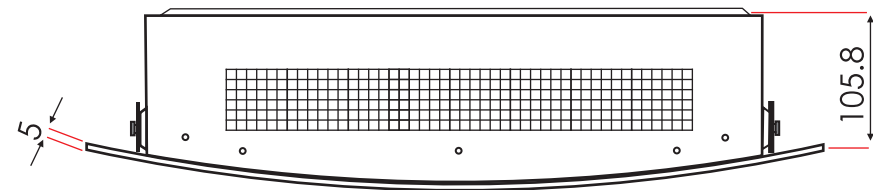

TECHNICAL SPECIFICATIONS

VOLTS	120	
AMPS	12.5	
WATTS	1500	
HEATER	HIGH	1415 watts
	LOW	665 watts
NO HEATER	85 watts	
LAMPS	QUANTITY	2 Candelabra
	WATTS	40 watts
	TOTAL WATTS	80 watts
ROTOR MOTOR	1 at 5 watts	
HEIGHT, WIDTH, DEPTH	32 2/5 x 17 7/10 x 4 1/5	
GLASS VIEWING OPENING	15 x 24"	
GLASS SIZE	22 4/5 x 34 1/2"	
SHIPPING SIZE	37 x 9 x 26"	
SHIPPING WEIGHT	43 lbs	
	UNIT	
GLASS FRONT	Included	
PLUG LOCATION	Right Side	
CORD LENGTH	75"	
APPROX. HEATING AREA	376 sqft	

SERIES WM	MODEL WM-2335CF		REV 1
SCALE 1" = 1'-0"	DATE: 05/9/11		SHEET 1 OF 1

TECHNICAL SPECIFICATIONS

VOLTS	120	
AMPS	12.5	
WATTS	1500	
HEATER	HIGH	1415 watts
	LOW	665 watts
NO HEATER	85 watts	
LAMPS	QUANTITY	2 Candelabra
	WATTS	40 watts
	TOTAL WATTS	80 watts
ROTOR MOTOR	1 at 5 watts	
HEIGHT, WIDTH, DEPTH	82.4 h x 45 w x 10.6 d	
GLASS VIEWING OPENING	38.2 x 60.9 cm	
GLASS SIZE	57.8 x 87.6 cm	
SHIPPING SIZE	94 x 21 x 65 cm	
SHIPPING WEIGHT	19.2 kg	
	UNIT	
GLASS FRONT	Included	
PLUG LOCATION	Right Side	
CORD LENGTH	190 cm	
APPROX. HEATING AREA	35 sqm	

SERIES WM	MODEL WM-2335CF		REV 1
SCALE 1:12	DATE: 05/9/11		SHEET 1 OF 1