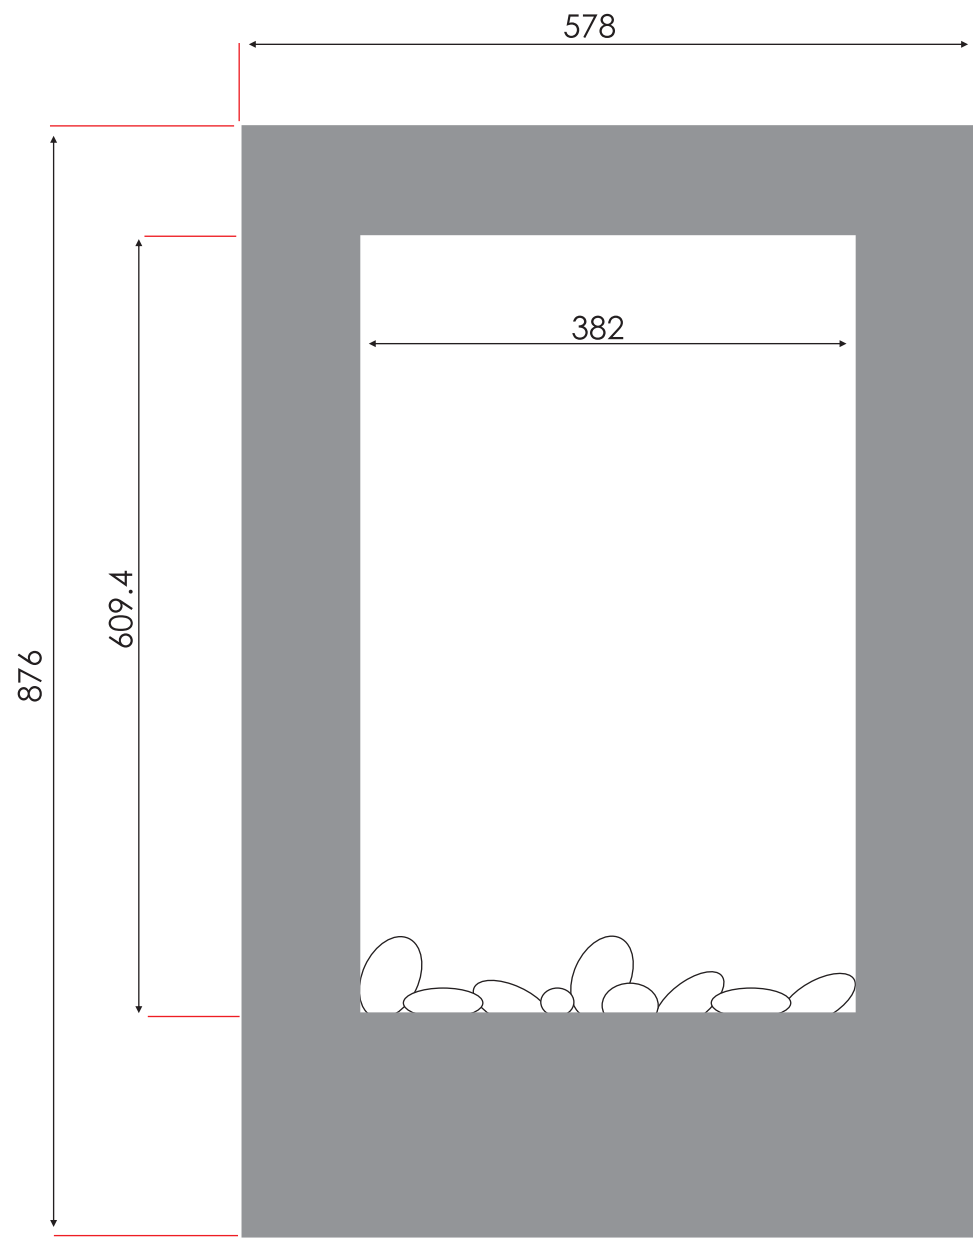

TECHNICAL SPECIFICATIONS

VOLTS	120	
AMPS	12.5	
WATTS	1500	
HEATER	HIGH	1415 watts
	LOW	665 watts
NO HEATER	85 watts	
LAMPS	QUANTITY	2 Candelabra
	WATTS	40 watts
	TOTAL WATTS	80 watts
ROTOR MOTOR	1 at 5 watts	
HEIGHT, WIDTH, DEPTH	32 2/5 x 17 7/10 x 4 1/5	
GLASS VIEWING OPENING	15 x 24"	
GLASS SIZE	22 4/5 x 34 1/2"	
SHIPPING SIZE	37 x 9 x 26"	
SHIPPING WEIGHT	43 lbs	
	UNIT	
GLASS FRONT	Included	
PLUG LOCATION	Right Side	
CORD LENGTH	75"	
APPROX. HEATING AREA	376 sqft	

SERIES WM	MODEL WM-2335CF		REV 1
SCALE 1" = 1'-0"	DATE: 05/9/11		SHEET 1 OF 1

TECHNICAL SPECIFICATIONS

VOLTS	120	
AMPS	12.5	
WATTS	1500	
HEATER	HIGH	1415 watts
	LOW	665 watts
NO HEATER	85 watts	
LAMPS	QUANTITY	2 Candelabra
	WATTS	40 watts
	TOTAL WATTS	80 watts
ROTOR MOTOR	1 at 5 watts	
HEIGHT, WIDTH, DEPTH	82.4 h x 45 w x 10.6 d	
GLASS VIEWING OPENING	38.2 x 60.9 cm	
GLASS SIZE	57.8 x 87.6 cm	
SHIPPING SIZE	94 x 21 x 65 cm	
SHIPPING WEIGHT	19.2 kg	
	UNIT	
GLASS FRONT	Included	
PLUG LOCATION	Right Side	
CORD LENGTH	190 cm	
APPROX. HEATING AREA	35 sqm	

SERIES WM	MODEL WM-2335CF		REV 1
SCALE 1:12	DATE: 05/9/11		SHEET 1 OF 1