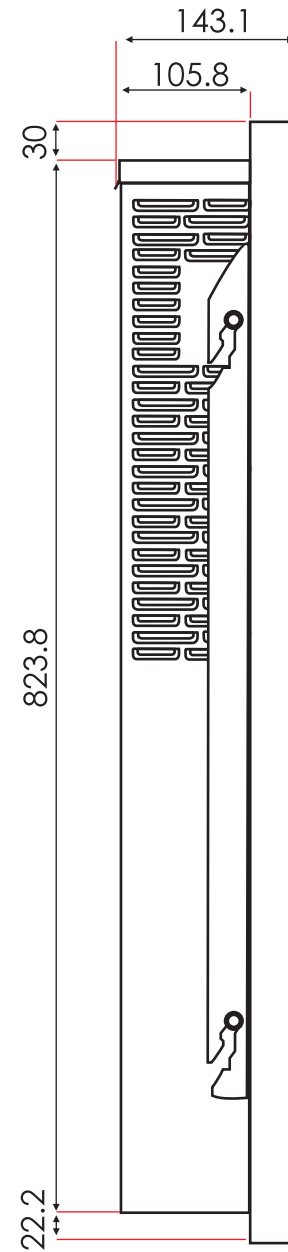

TECHNICAL SPECIFICATIONS

VOLTS	120	
AMPS	12.5	
WATTS	1500	
HEATER	HIGH	1415 watts
	LOW	665 watts
NO HEATER	85 watts	
LAMPS	QUANTITY	2 Candelabra
	WATTS	40 watts
	TOTAL WATTS	80 watts
ROTOR MOTOR	1 at 5 watts	
HEIGHT, WIDTH, DEPTH	32 2/5 x 17 7/10 x 4 1/5	
GLASS VIEWING OPENING	15 x 24"	
GLASS SIZE	22 4/5 x 34 1/2"	
SHIPPING SIZE	37 x 9 x 26"	
SHIPPING WEIGHT	43 lbs	
	UNIT	
GLASS FRONT	Included	
PLUG LOCATION	Right Side	
CORD LENGTH	75"	
APPROX. HEATING AREA	376 sqft	

SERIES WM	MODEL WM-2335CF		REV 1
SCALE 1" = 1'-0"	DATE: 05/9/11		SHEET 1 OF 1

TECHNICAL SPECIFICATIONS

VOLTS	120	
AMPS	12.5	
WATTS	1500	
HEATER	HIGH	1415 watts
	LOW	665 watts
NO HEATER	85 watts	
LAMPS	QUANTITY	2 Candelabra
	WATTS	40 watts
	TOTAL WATTS	80 watts
ROTOR MOTOR	1 at 5 watts	
HEIGHT, WIDTH, DEPTH	82.4 h x 45 w x 10.6 d	
GLASS VIEWING OPENING	38.2 x 60.9 cm	
GLASS SIZE	57.8 x 87.6 cm	
SHIPPING SIZE	94 x 21 x 65 cm	
SHIPPING WEIGHT	19.2 kg	
	UNIT	
GLASS FRONT	Included	
PLUG LOCATION	Right Side	
CORD LENGTH	190 cm	
APPROX. HEATING AREA	35 sqm	

SERIES WM	MODEL WM-2335CF		REV 1
SCALE 1:12	DATE: 05/9/11		SHEET 1 OF 1