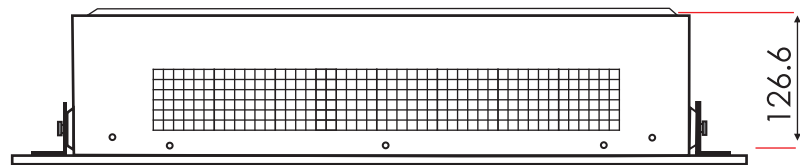

TECHNICAL SPECIFICATIONS

VOLTS	120	
AMPS	12.5	
WATTS	1500	
HEATER	HIGH	1415 watts
	LOW	665 watts
NO HEATER	85 watts	
LAMPS	QUANTITY	2 Candelabra
	WATTS	40 watts
	TOTAL WATTS	80 watts
ROTOR MOTOR	1 at 5 watts	
HEIGHT, WIDTH, DEPTH	32 2/5 x 17 7/10 x 4 1/5	
GLASS VIEWING OPENING	15 x 24	
GLASS SIZE	22 4/5 x 34 1/2	
SHIPPING SIZE	37 x 7 3/5 x 25 1/2	
SHIPPING WEIGHT	42lbs	
	UNIT	
GLASS FRONT	Included	
PLUG LOCATION	Right Side	
CORD LENGTH	75"	
APPROX. HEATING AREA	376 sqft	

SERIES WM	MODEL WM-2335FF		REV 1
SCALE 1" = 1'-0"	DATE: 05/9/11		SHEET 1 OF 1

TECHNICAL SPECIFICATIONS

VOLTS		120
AMPS		12.5
WATTS		1500
HEATER	HIGH	1415 watts
	LOW	665 watts
NO HEATER		85 watts
LAMPS	QUANTITY	2 Candelabra
	WATTS	40 watts
	TOTAL WATTS	80 watts
ROTOR MOTOR		1 at 5 watts
HEIGHT, WIDTH, DEPTH		82.4 h x 45 w x 10.6 d
GLASS VIEWING OPENING		38.2 x 60.9 cm
GLASS SIZE		57.8 x 87.6 cm
SHIPPING SIZE		94 x 20 x 65 cm
SHIPPING WEIGHT		19 kg
	UNIT	
GLASS FRONT		Included
PLUG LOCATION		Right Side
CORD LENGTH		190 cm
APPROX. HEATING AREA		35 sqm