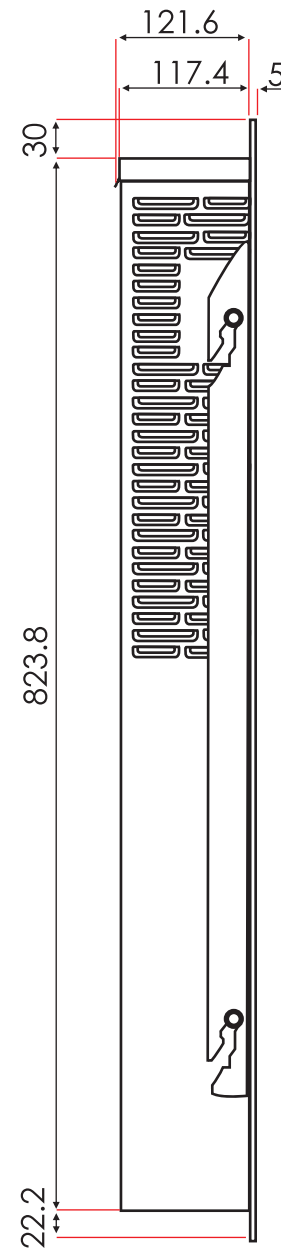

TECHNICAL SPECIFICATIONS

VOLTS	120	
AMPS	12.5	
WATTS	1500	
HEATER	HIGH	1415 watts
	LOW	665 watts
NO HEATER	85 watts	
LAMPS	QUANTITY	2 Candelabra
	WATTS	40 watts
	TOTAL WATTS	80 watts
ROTOR MOTOR	1 at 5 watts	
HEIGHT, WIDTH, DEPTH	32 2/5 x 17 7/10 x 4 1/5	
GLASS VIEWING OPENING	15 x 24	
GLASS SIZE	22 4/5 x 34 1/2	
SHIPPING SIZE	37 x 7 3/5 x 25 1/2	
SHIPPING WEIGHT	42lbs	
	UNIT	
GLASS FRONT	Included	
PLUG LOCATION	Right Side	
CORD LENGTH	75"	
APPROX. HEATING AREA	376 sqft	

SERIES WM	MODEL WM-2335FF		REV 1
SCALE 1" = 1'-0"	DATE: 05/9/11		SHEET 1 OF 1

TECHNICAL SPECIFICATIONS

VOLTS		120
AMPS		12.5
WATTS		1500
HEATER	HIGH	1415 watts
	LOW	665 watts
NO HEATER		85 watts
LAMPS	QUANTITY	2 Candelabra
	WATTS	40 watts
	TOTAL WATTS	80 watts
ROTOR MOTOR		1 at 5 watts
HEIGHT, WIDTH, DEPTH		82.4 h x 45 w x 10.6 d
GLASS VIEWING OPENING		38.2 x 60.9 cm
GLASS SIZE		57.8 x 87.6 cm
SHIPPING SIZE		94 x 20 x 65 cm
SHIPPING WEIGHT		19 kg
	UNIT	
GLASS FRONT		Included
PLUG LOCATION		Right Side
CORD LENGTH		190 cm
APPROX. HEATING AREA		35 sqm

SERIES WM	MODEL WM-2335FF		REV 1
SCALE 1:12	DATE: 05/9/11		SHEET 1 OF 1