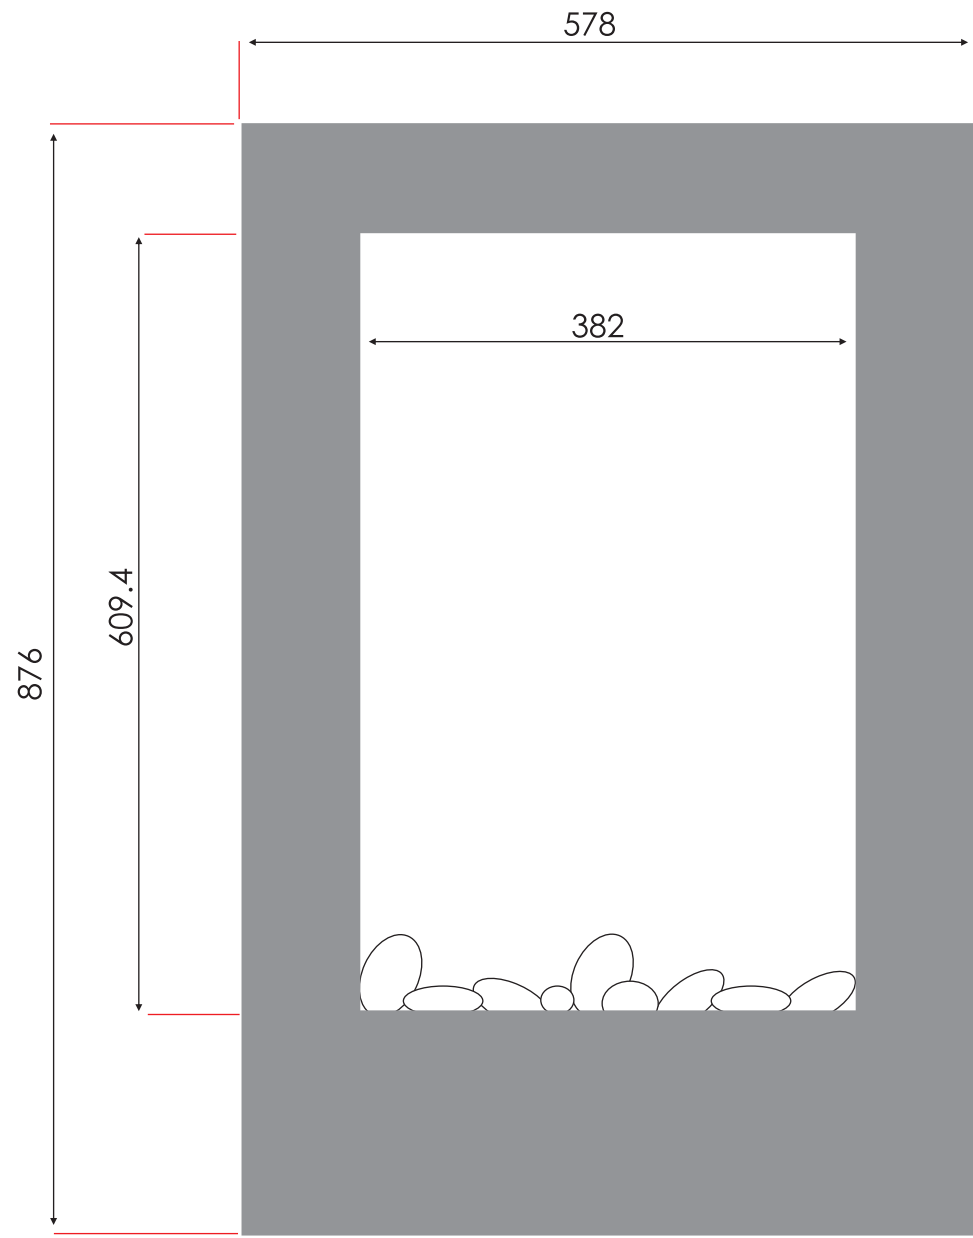

TECHNICAL SPECIFICATIONS

VOLTS	120	
AMPS	12.5	
WATTS	1500	
HEATER	HIGH	1415 watts
	LOW	665 watts
NO HEATER	85 watts	
LAMPS	QUANTITY	2 Candelabra
	WATTS	40 watts
	TOTAL WATTS	80 watts
ROTOR MOTOR	1 at 5 watts	
HEIGHT, WIDTH, DEPTH	32 2/5 x 17 7/10 x 4 1/5	
GLASS VIEWING OPENING	15 x 24	
GLASS SIZE	22 4/5 x 34 1/2	
SHIPPING SIZE	37 x 7 3/5 x 25 1/2	
SHIPPING WEIGHT	42lbs	
	UNIT	
GLASS FRONT	Included	
PLUG LOCATION	Right Side	
CORD LENGTH	75"	
APPROX. HEATING AREA	376 sqft	

SERIES WM	MODEL WM-2335FF		REV 1
SCALE 1" = 1'-0"	DATE: 05/9/11		SHEET 1 OF 1

TECHNICAL SPECIFICATIONS

VOLTS		120
AMPS		12.5
WATTS		1500
HEATER	HIGH	1415 watts
	LOW	665 watts
NO HEATER		85 watts
LAMPS	QUANTITY	2 Candelabra
	WATTS	40 watts
	TOTAL WATTS	80 watts
ROTOR MOTOR		1 at 5 watts
HEIGHT, WIDTH, DEPTH		82.4 h x 45 w x 10.6 d
GLASS VIEWING OPENING		38.2 x 60.9 cm
GLASS SIZE		57.8 x 87.6 cm
SHIPPING SIZE		94 x 20 x 65 cm
SHIPPING WEIGHT		19 kg
	UNIT	
GLASS FRONT		Included
PLUG LOCATION		Right Side
CORD LENGTH		190 cm
APPROX. HEATING AREA		35 sqm

SERIES WM	MODEL WM-2335FF		REV 1
SCALE 1:12	DATE: 05/9/11		SHEET 1 OF 1