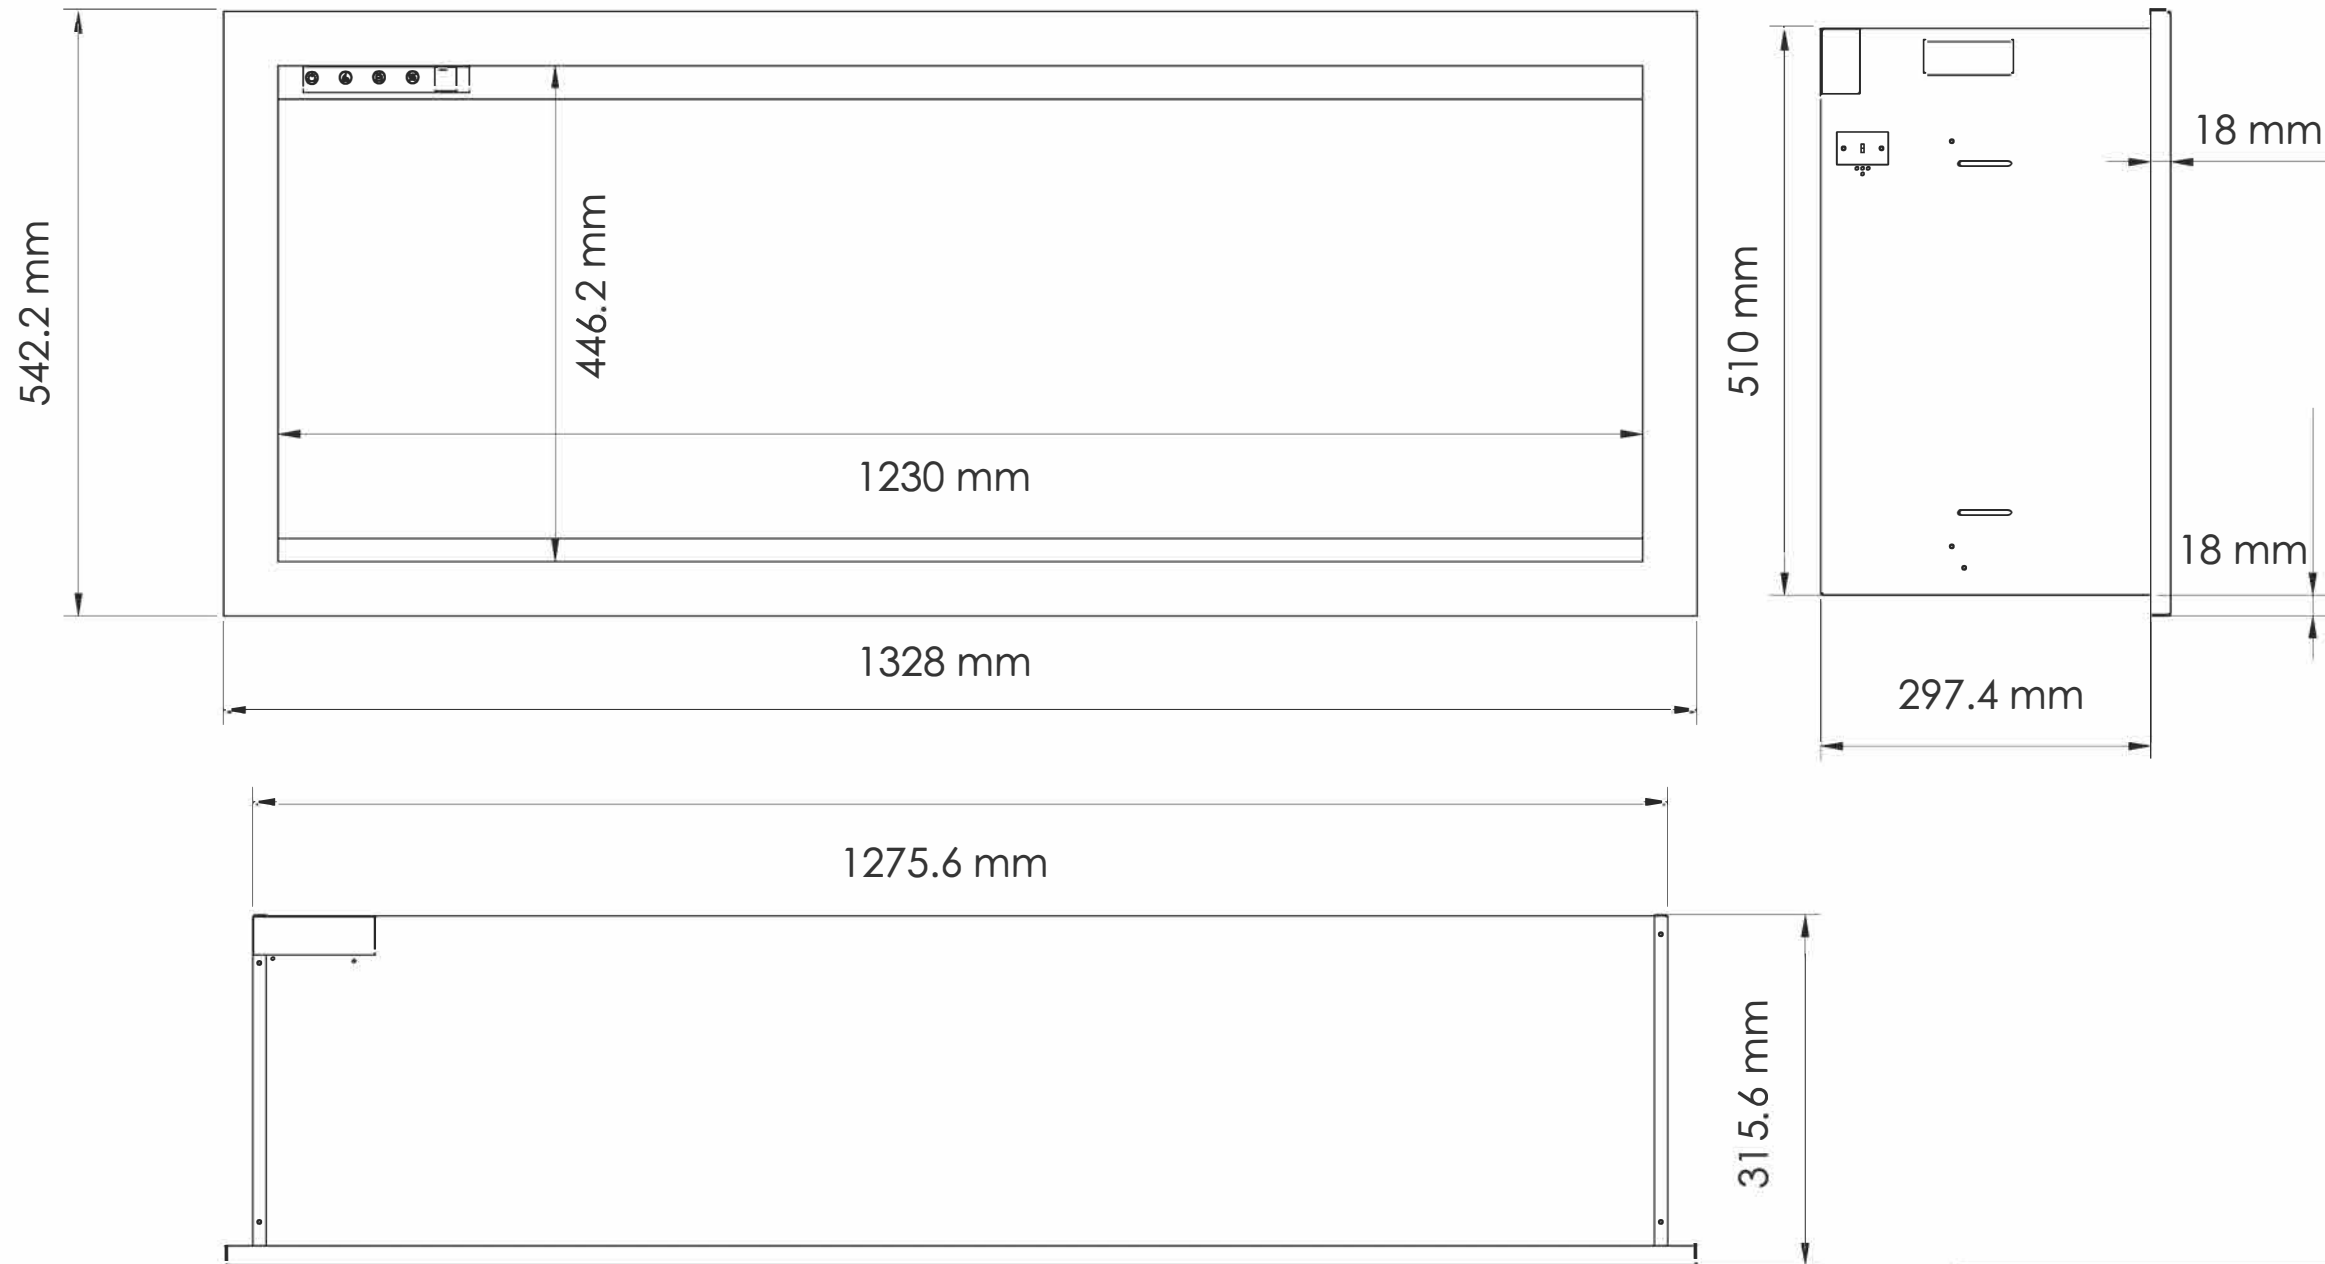

TECHNICAL SPECIFICATIONS		
VOLTS		120
AMPS		12.5
WATTS		1465
HEATER	HIGH	1465 watts
	LOW	750 watts
NO HEATER		42.7 watts
LAMPS	QUANTITY	max
	WATTS	LED
	TOTAL WATTS	28 watts
ROTOR MOTOR		1 at 2.9watts
HEIGHT, WIDTH, DEPTH		20 1/8 x 50 1/4 x 11 3/4
GLASS VIEWING OPENING		17 5/8 x 48 3/8
SURROUND SIZE		21 3/8 x 52 1/4
SHIPPING SIZE		23 3/4 x 56 1/2 x 16
SHIPPING WEIGHT		110.14 lbs
	UNIT	
	STEEL FRONT	Included
PLUG LOCATION		Left Side
CORD LENGTH		76"
APPROX. HEATING AREA		400 sq ft

09.18.21 - rev

Amantii
SYMMETRY 50 XT LUMINA

SERIES SYMMETRY	MODEL SYM-50-XT-LUMINA		REV 1
SCALE 1" = 1'-0"	DATE: 09/14/23	SHEET 1 OF 1	

TECHNICAL SPECIFICATIONS		
VOLTS	120	
AMPS	12.5	
WATTS	1465	
HEATER	HIGH	1465 watts
	LOW	750 watts
NO HEATER		42.7 watts max
LAMPS	QUANTITY	LED
	WATTS	
	TOTAL WATTS	28 watts
ROTOR MOTOR		1 at 2.9 watts
HEIGHT, WIDTH, DEPTH		51 x 127.6 x 29.7 cm
GLASS VIEWING OPENING		44.6 x 123 cm
SURROUND SIZE		54.2 x 132.8 cm
SHIPPING SIZE		40.6 x 143.1 x 60 cm
SHIPPING WEIGHT		49.95kg
GLASS FRONT	UNIT	
		Included
PLUG LOCATION		Left Side
CORD LENGTH		193 cm
APPROX. HEATING AREA		37 sqm

09.18.21 -rev

Amantii
SYMMETRY XT LUMINA

SERIES SYMMETRY	MODEL SYM-50-XT-LUMINA		REV 1
SCALE 1:12	DATE: 09/14/2023		SHEET 1 OF 1