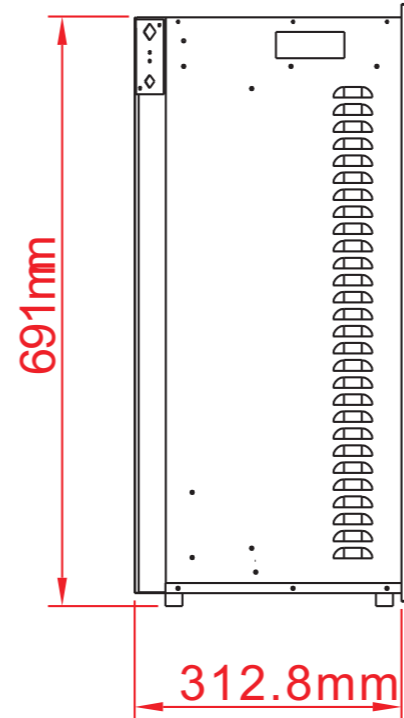

TECHNICAL SPECIFICATIONS

VOLTS	120V 60Hz	
AMPS	12.5	
WATTS	1465 W	
HEATER	HIGH	1465 watts
	LOW	750 watts
NO HEATER	32.6 watts	
LAMPS	TYPE	LED
	WATTS	
	TOTAL WATTS	32 watts
ROTOR MOTOR	1 at 2.9 watts	
HEIGHT,WIDTH,DEPTH	27 1/4" x 37 1/8" x 12 3/8"	
GLASS VIEWING OPENING	23 5/8" X 35 1/4"	
GLASS SIZE	23 1/8" X 35 3/4"	
SHIPPING SIZE	29 5/8" x 42 1/8" x 15 1/2"	
SHIPPING WEIGHT	101.4 lbs	
	UNIT	81.6 lbs
GLASS FRONT	Included	
PLUG LOCATION	Left Side	
CORD LENGTH	76"	
APPROX. HEATING AREA	400 sq ft	

SERIES	MODEL		REV
TRADITIONAL	TRD-38 LUMINA		1
SCALE 1"=1'-0"	DATE: 09/14/2023	SHEET 1 OF 1	

TECHNICAL SPECIFICATIONS

VOLTS	120V 60Hz	
AMPS	12.5	
WATTS	1465 W	
HEATER	HIGH	1465 watts
	LOW	750 watts
NO HEATER	32.6 watts	
LAMPS	TYPE	LED
	WATTS	
	TOTAL WATTS	32 watts
ROTOR MOTOR	1 at 2.9 watts	
HEIGHT,WIDTH,DEPTH	69.1 x 94.4 x 31.28 cm	
GLASS VIEWING OPENING	60.1 X 89.6 cm	
GLASS SIZE	58.8 X 90.8 cm	
SHIPPING SIZE	75.1 x 106.9 x 39.5 cm	
SHIPPING WEIGHT	UNIT	46 Kgs
	GLASS FRONT	37 Kgs
PLUG LOCATION	Left Side	
CORD LENGTH	193 cm	
APPROX. HEATING AREA	37 sqm	

SERIES TRADITIONAL	MODEL TRD-38 LUMINA	REV 1
SCALE 1:12	DATE: 09/14/2023	SHEET 1 OF 1