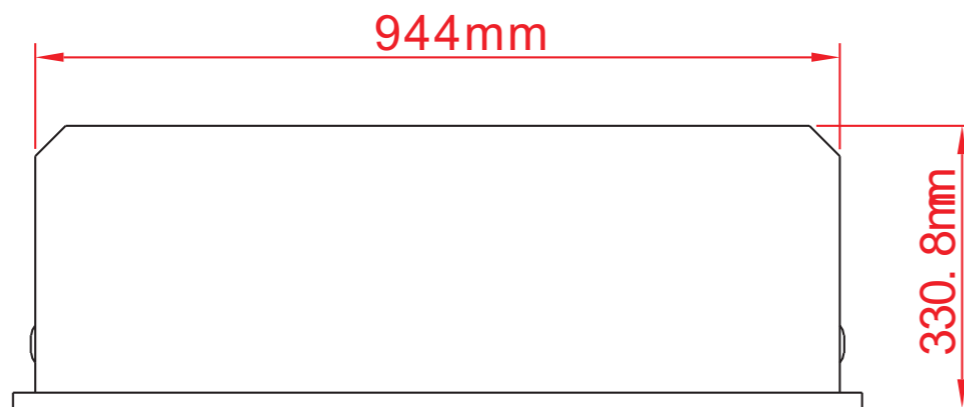

TECHNICAL SPECIFICATIONS

VOLTS	120V 60Hz	
AMPS	12.5	
WATTS	1465 W	
HEATER	HIGH	1465 watts
	LOW	750 watts
NO HEATER	32.6 watts	
LAMPS	TYPE	LED
	WATTS	
	TOTAL WATTS	32 watts
ROTOR MOTOR	1 at 2.9 watts	
HEIGHT,WIDTH,DEPTH	27 1/4" x 37 1/8" x 12 3/8"	
GLASS VIEWING OPENING	23 5/8" X 35 1/4"	
GLASS SIZE	23 1/8" X 35 3/4"	
SHIPPING SIZE	29 5/8" x 42 1/8" x 15 1/2"	
SHIPPING WEIGHT	101.4 lbs	
	UNIT	81.6 lbs
GLASS FRONT	Included	
PLUG LOCATION	Left Side	
CORD LENGTH	76"	
APPROX. HEATING AREA	400 sq ft	

SERIES	MODEL		REV
TRADITIONAL	TRD-38 LUMINA		1
SCALE 1"=1'-0"	DATE: 09/14/2023	SHEET 1 OF 1	

TECHNICAL SPECIFICATIONS

VOLTS	120V 60Hz	
AMPS	12.5	
WATTS	1465 W	
HEATER	HIGH	1465 watts
	LOW	750 watts
NO HEATER	32.6 watts	
LAMPS	TYPE	LED
	WATTS	
	TOTAL WATTS	32 watts
ROTOR MOTOR	1 at 2.9 watts	
HEIGHT,WIDTH,DEPTH	69.1 x 94.4 x 31.28 cm	
GLASS VIEWING OPENING	60.1 X 89.6 cm	
GLASS SIZE	58.8 X 90.8 cm	
SHIPPING SIZE	75.1 x 106.9 x 39.5 cm	
SHIPPING WEIGHT	UNIT	46 Kgs
	GLASS FRONT	37 Kgs
PLUG LOCATION	Left Side	
CORD LENGTH	193 cm	
APPROX. HEATING AREA	37 sqm	

SERIES TRADITIONAL	MODEL TRD-38 LUMINA	REV 1
SCALE 1:12	DATE: 09/14/2023	SHEET 1 OF 1