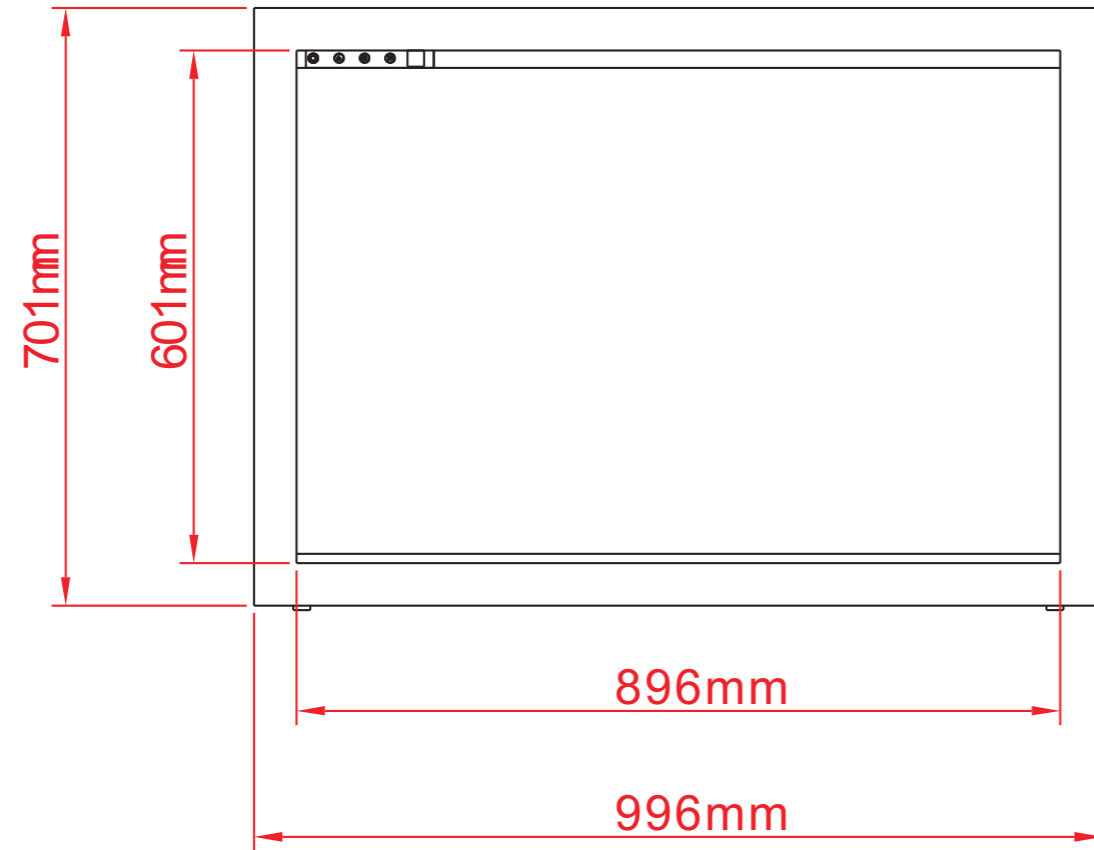

TECHNICAL SPECIFICATIONS

VOLTS	120V 60Hz	
AMPS	12.5	
WATTS	1465 W	
HEATER	HIGH	1465 watts
	LOW	750 watts
NO HEATER	32.6 watts	
LAMPS	TYPE	LED
	WATTS	
	TOTAL WATTS	32 watts
ROTOR MOTOR	1 at 2.9 watts	
HEIGHT,WIDTH,DEPTH	27 1/4" x 37 1/8" x 12 3/8"	
GLASS VIEWING OPENING	23 5/8" X 35 1/4"	
GLASS SIZE	23 1/8" X 35 3/4"	
SHIPPING SIZE	29 5/8" x 42 1/8" x 15 1/2"	
SHIPPING WEIGHT	101.4 lbs	
	UNIT	81.6 lbs
GLASS FRONT	Included	
PLUG LOCATION	Left Side	
CORD LENGTH	76"	
APPROX. HEATING AREA	400 sq ft	

SERIES	MODEL		REV
TRADITIONAL	TRD-38 LUMINA		1
SCALE 1"=1'-0"	DATE: 09/14/2023	SHEET 1 OF 1	

TECHNICAL SPECIFICATIONS

VOLTS	120V 60Hz	
AMPS	12.5	
WATTS	1465 W	
HEATER	HIGH	1465 watts
	LOW	750 watts
NO HEATER	32.6 watts	
LAMPS	TYPE	LED
	WATTS	
	TOTAL WATTS	32 watts
ROTOR MOTOR	1 at 2.9 watts	
HEIGHT,WIDTH,DEPTH	69.1 x 94.4 x 31.28 cm	
GLASS VIEWING OPENING	60.1 X 89.6 cm	
GLASS SIZE	58.8 X 90.8 cm	
SHIPPING SIZE	75.1 x 106.9 x 39.5 cm	
SHIPPING WEIGHT	UNIT	46 Kgs
	GLASS FRONT	37 Kgs
PLUG LOCATION	Left Side	
CORD LENGTH	193 cm	
APPROX. HEATING AREA	37 sqm	

SERIES TRADITIONAL	MODEL TRD-38 LUMINA	REV 1
SCALE 1:12	DATE: 09/14/2023	SHEET 1 OF 1